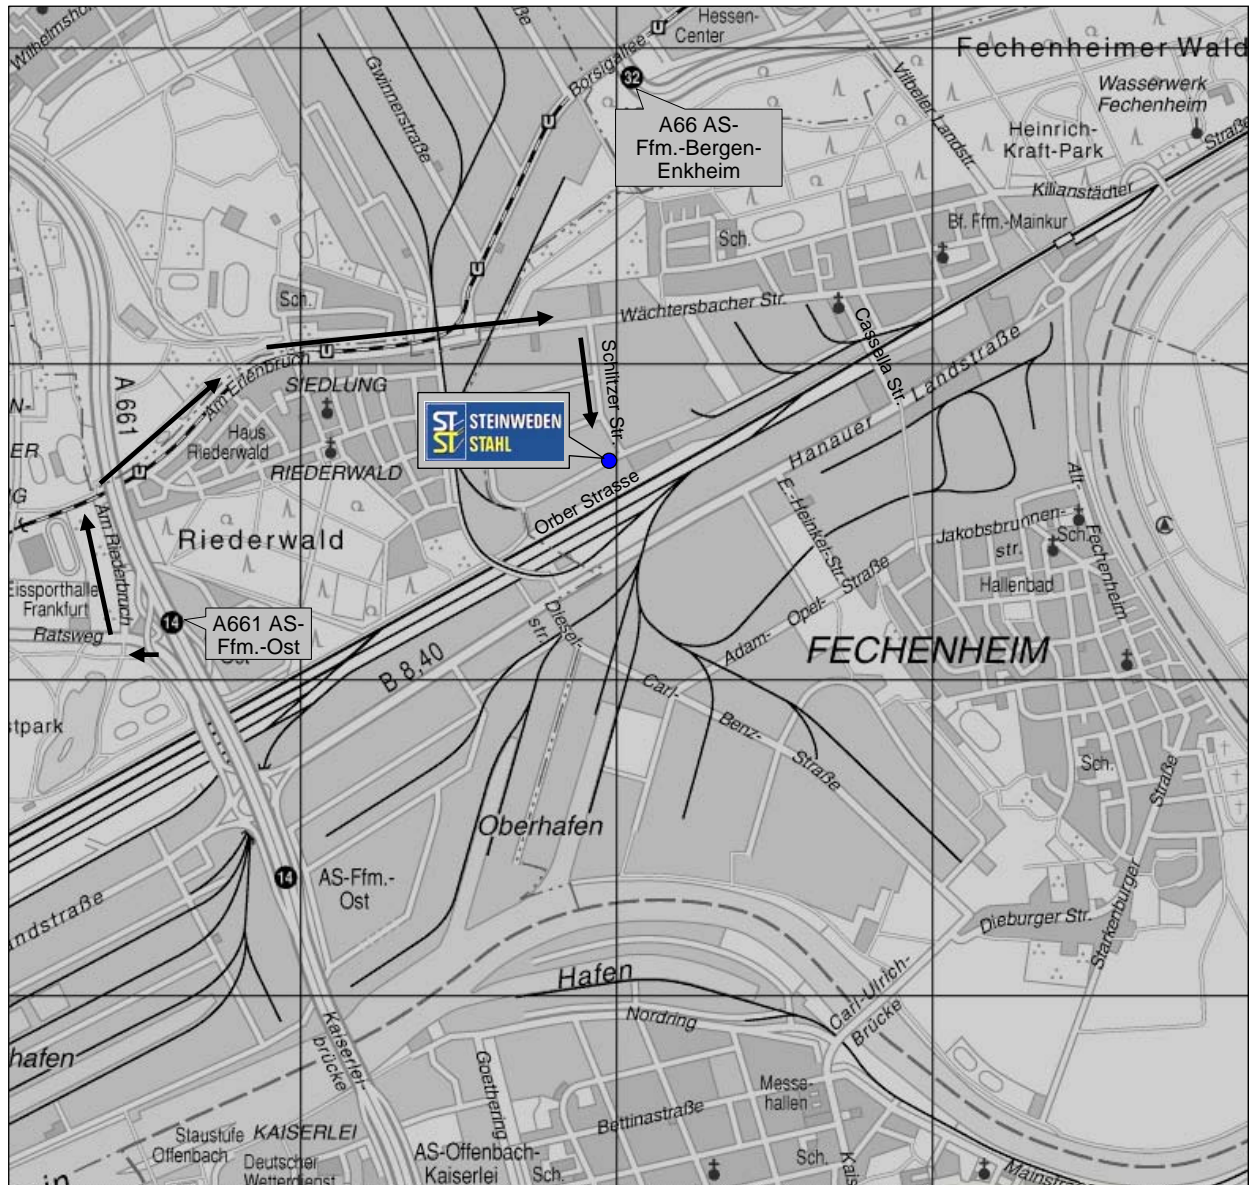

Directions

Walter Steinweden Stahlgrosshandlung GmbH
Orber Straße 20-22,
D-60386 Frankfurt/M.
Germany

Telephone: +49 / (0)69 / 94 21 45 - 0

Fax: + 49 / (0)69 / 42 40 61

Email: info@steinweden.de

Web: www.steinweden.de